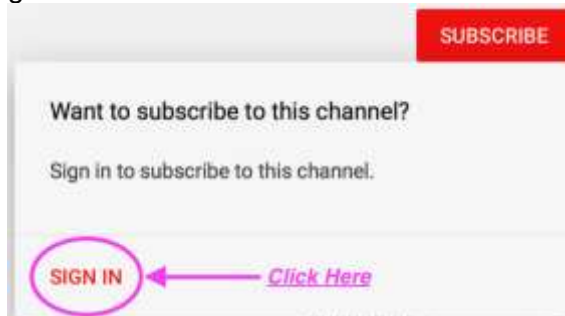

INSTRUCTIONS FOR SUBSCRIBING TO CHURCH'S YOUTUBE CHANNEL SO YOU CAN VIEW LIVESTREAMED WORSHIP SERVICES

Here are the steps to subscribe to Kalamazoo First united Methodist Church's YouTube Channel for Live Streaming:

1. Follow this link: <https://www.youtube.com/channel/UcKcGMatSPQSMmI8leUafdWw>
2. Click red **"Subscribe"** button in upper right corner (as shown in the picture below)

3. In order to subscribe, you will need any email or gmail account.
 - a. If you already have one - sign in using your gmail username and password or other email with coinciding password. Once signed you will be automatically subscribed.
 - b. If you do NOT have an account follow these steps to sign up:
 1. After clicking the red **"Subscribe"** box, click **"Sign In"** You will be taken to a sign in page.