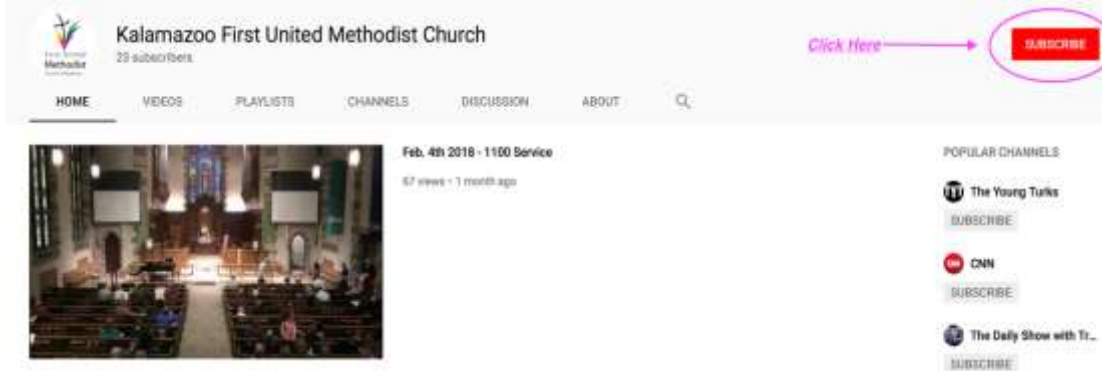

INSTRUCTIONS FOR SUBSCRIBING TO CHURCH'S YOUTUBE CHANNEL SO YOU CAN VIEW LIVESTREAMED WORSHIP SERVICES

Here are the steps to subscribe to Kalamazoo First united Methodist Church's YouTube Channel for Live Streaming:

1. Follow this link: <https://www.youtube.com/channel/UcKcGMatSPQSMmI8leUafdWw>
2. Click red **"Subscribe"** button in upper right corner (as shown in the picture below)

3. In order to subscribe, you will need any email or gmail account.
  - a. If you already have one - sign in using your gmail username and password or other email with coinciding password. Once signed you will be automatically subscribed.
  - b. If you do NOT have an account follow these steps to sign up:
    1. After clicking the red **"Subscribe"** box, click **"Sign In"** You will be taken to a sign in page.